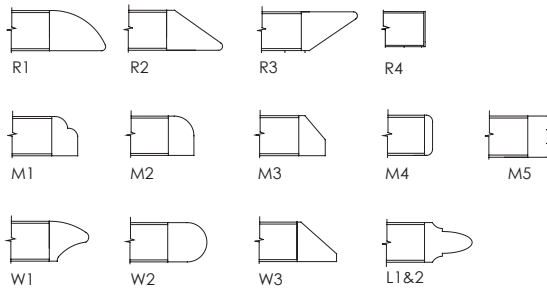

Characteristics

- Woodtech's Occasional Tables are an elegant complement to any reception or private office.
- With the help of such noted designers as David Ebert of Fee Munson Ebert in San Francisco and Wayne Morgan of Morgan Design in Atlanta, Woodtech offers unique designs such as the Floating Glass Table (David Ebert) and the Drum Table with pull out shelf (Wayne Morgan).
- With the ability to mix and match edge details and shapes, you can tailor these tables to work in any setting.

1 1/4" Edges

1 1/2" Edges