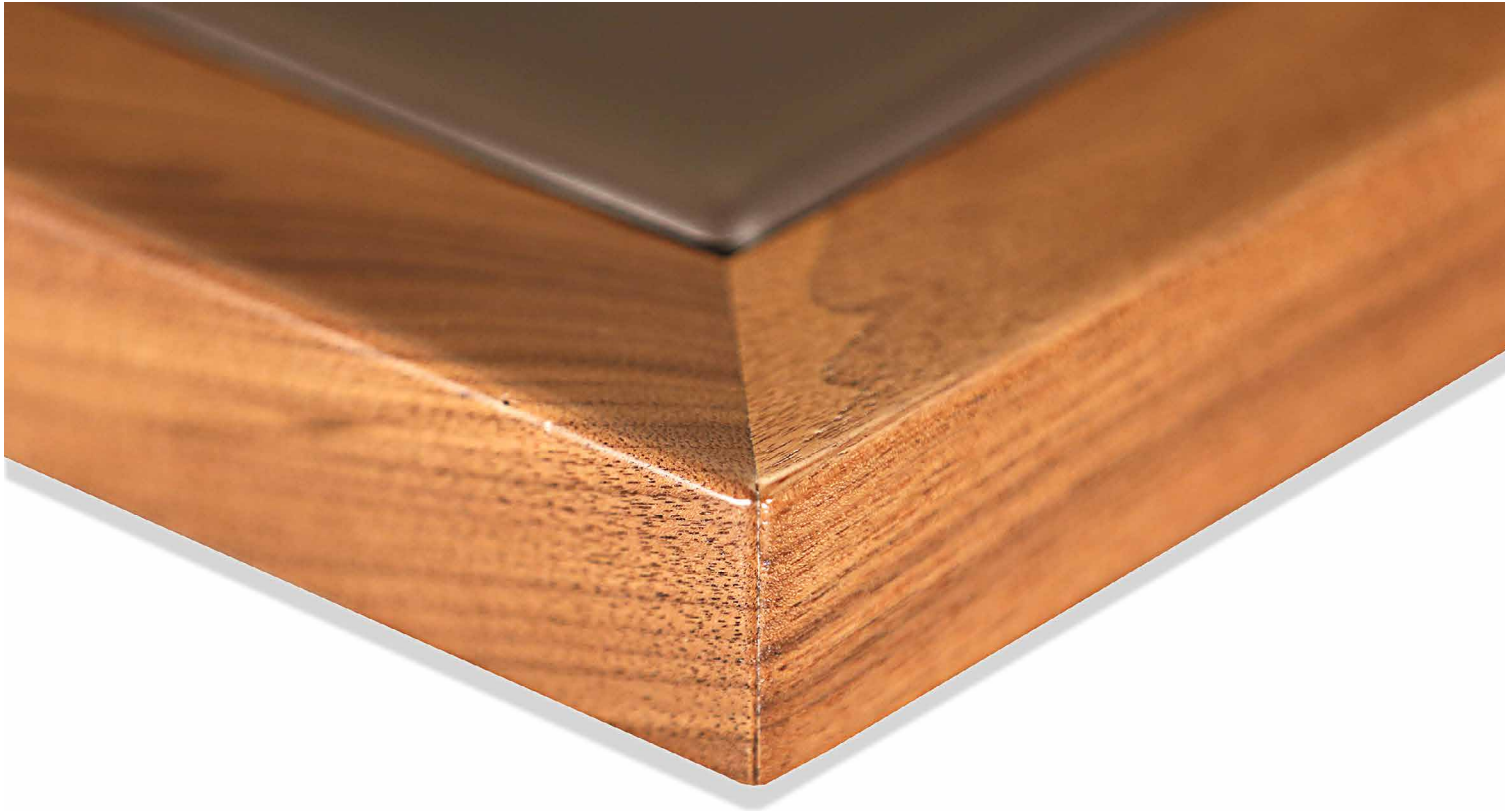

W O O D T E C H

4611 Malat Street Phone 510.534.4930 woodtechgreen.com
Oakland, CA 94602 Fax 510.534.6389 info@woodtechgreen.com

IMAGE # C-218B

This piece can be replicated as is, or customized with different dimensions and materials. Contact your Woodtech representative for more information on fabricating to your unique design direction.