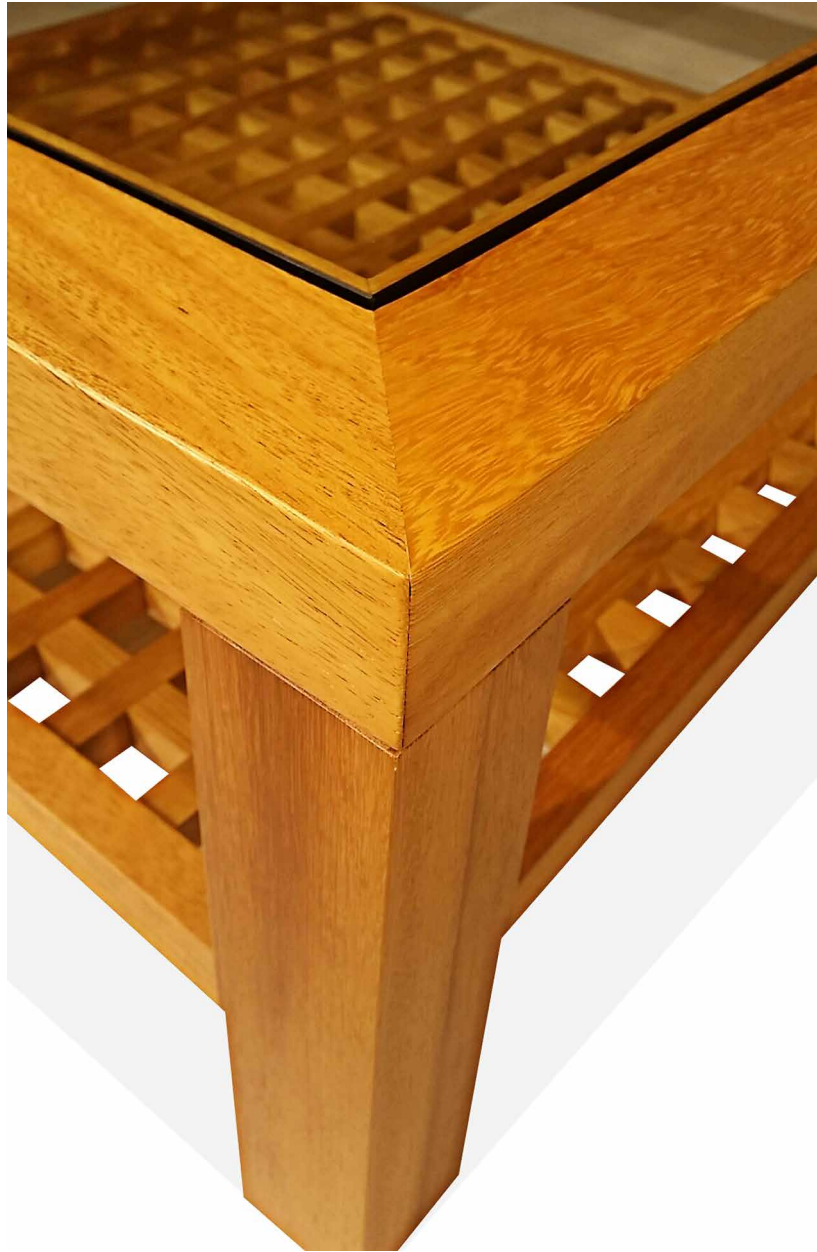

W O O D T E C H

4611 Malat Street Phone 510.534.4930 woodtechgreen.com
Oakland, CA 94602 Fax 510.534.6389 info@woodtechgreen.com

IMAGE # M-075

This piece can be replicated as is, or customized with different dimensions and materials. Contact your Woodtech representative for more information on fabricating to your unique design direction.