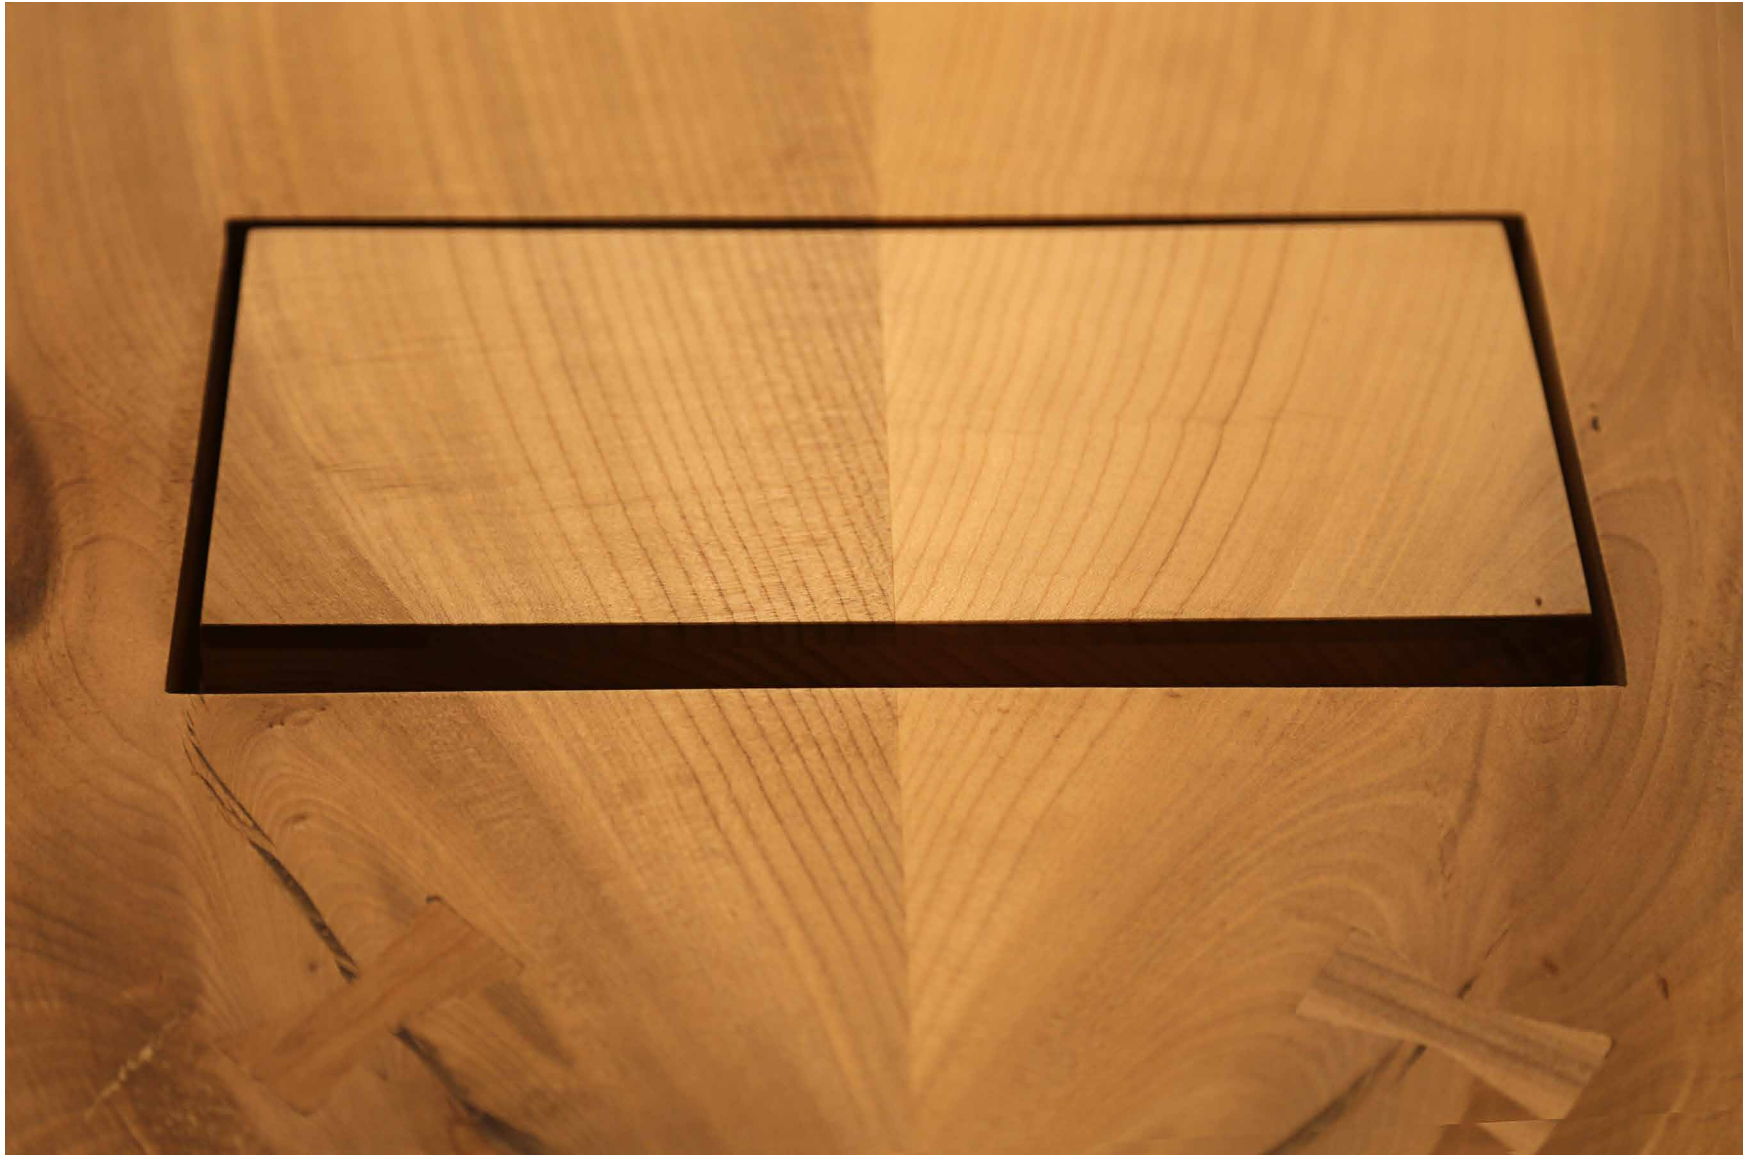

W O O D T E C H

4611 Malat Street Phone 510.534.4930 woodtechgreen.com
Oakland, CA 94602 Fax 510.534.6389 info@woodtechgreen.com

IMAGE # LE-014C

This piece can be replicated as is, or customized with different dimensions and materials. Contact your Woodtech representative for more information on fabricating to your unique design direction.