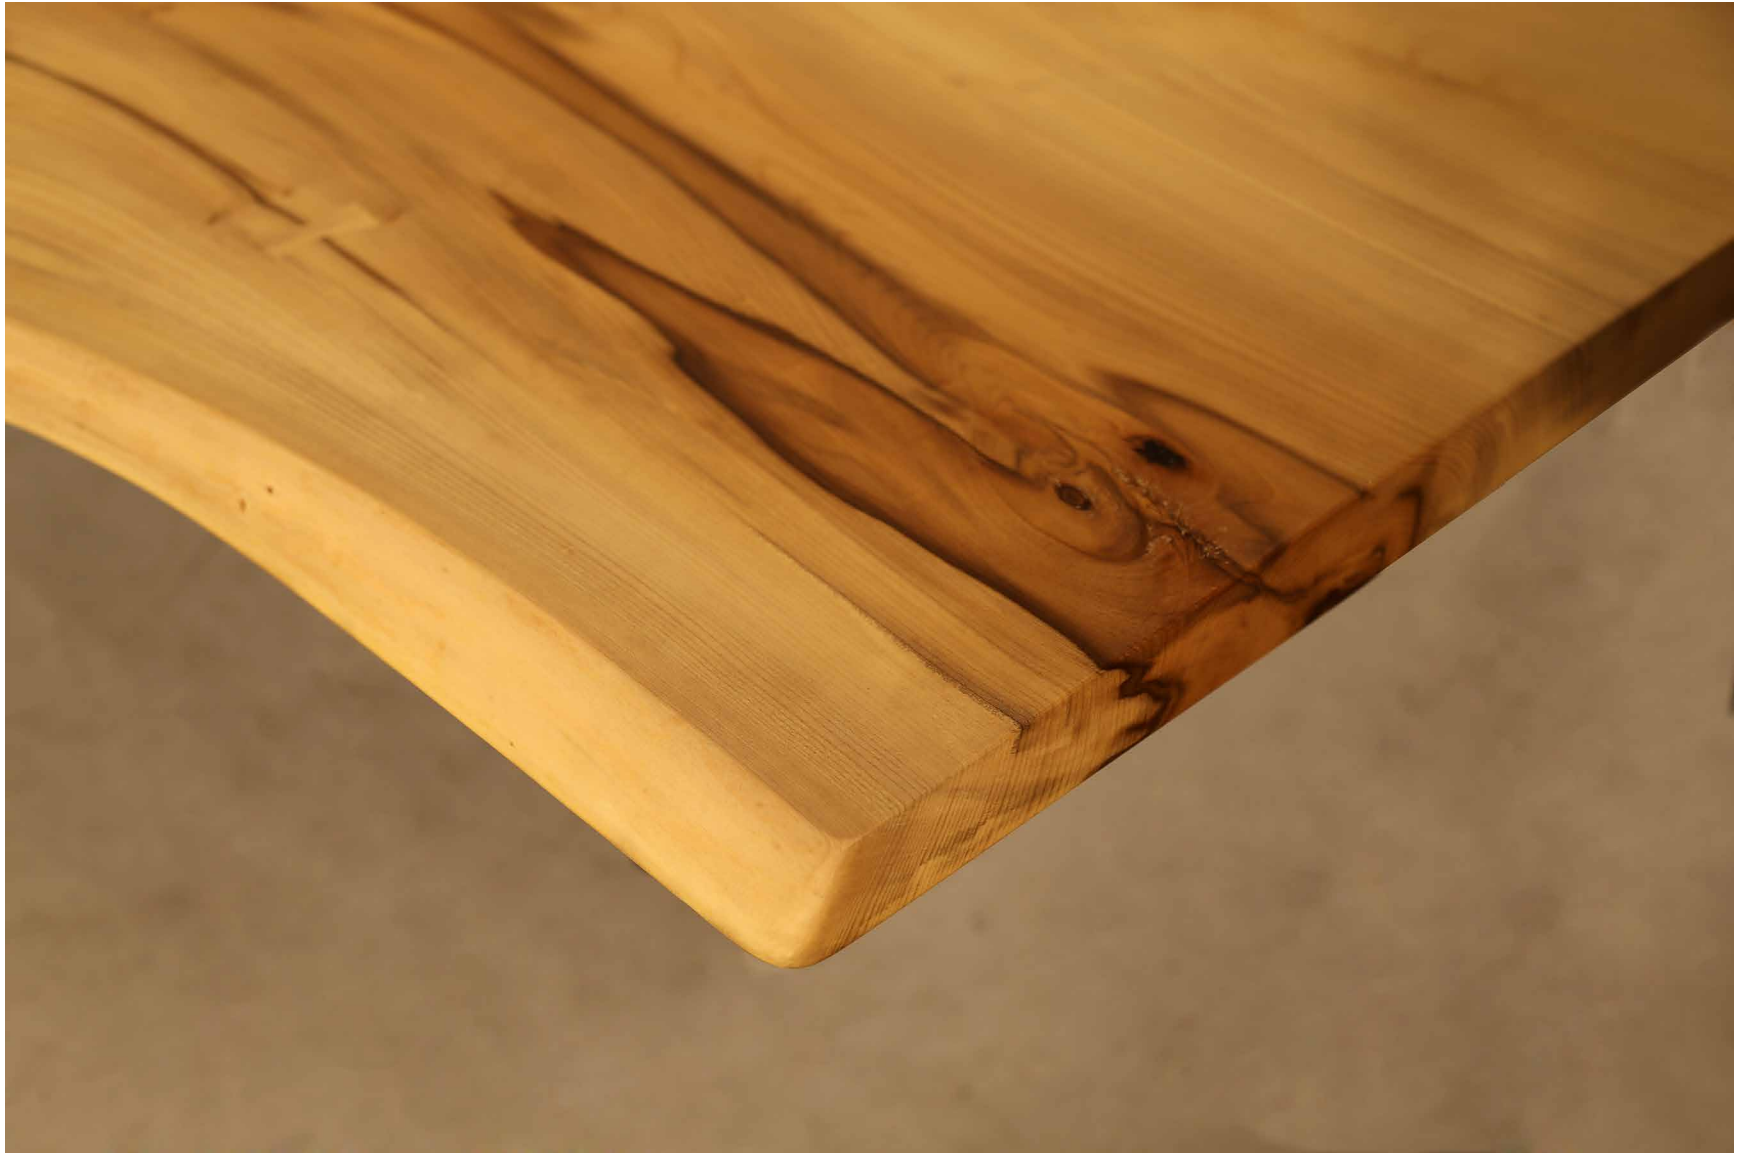

W O O D T E C H

4611 Malat Street Phone 510.534.4930 woodtechgreen.com
Oakland, CA 94602 Fax 510.534.6389 info@woodtechgreen.com

IMAGE # LE-014

This piece can be replicated as is, or customized with different dimensions and materials. Contact your Woodtech representative for more information on fabricating to your unique design direction.