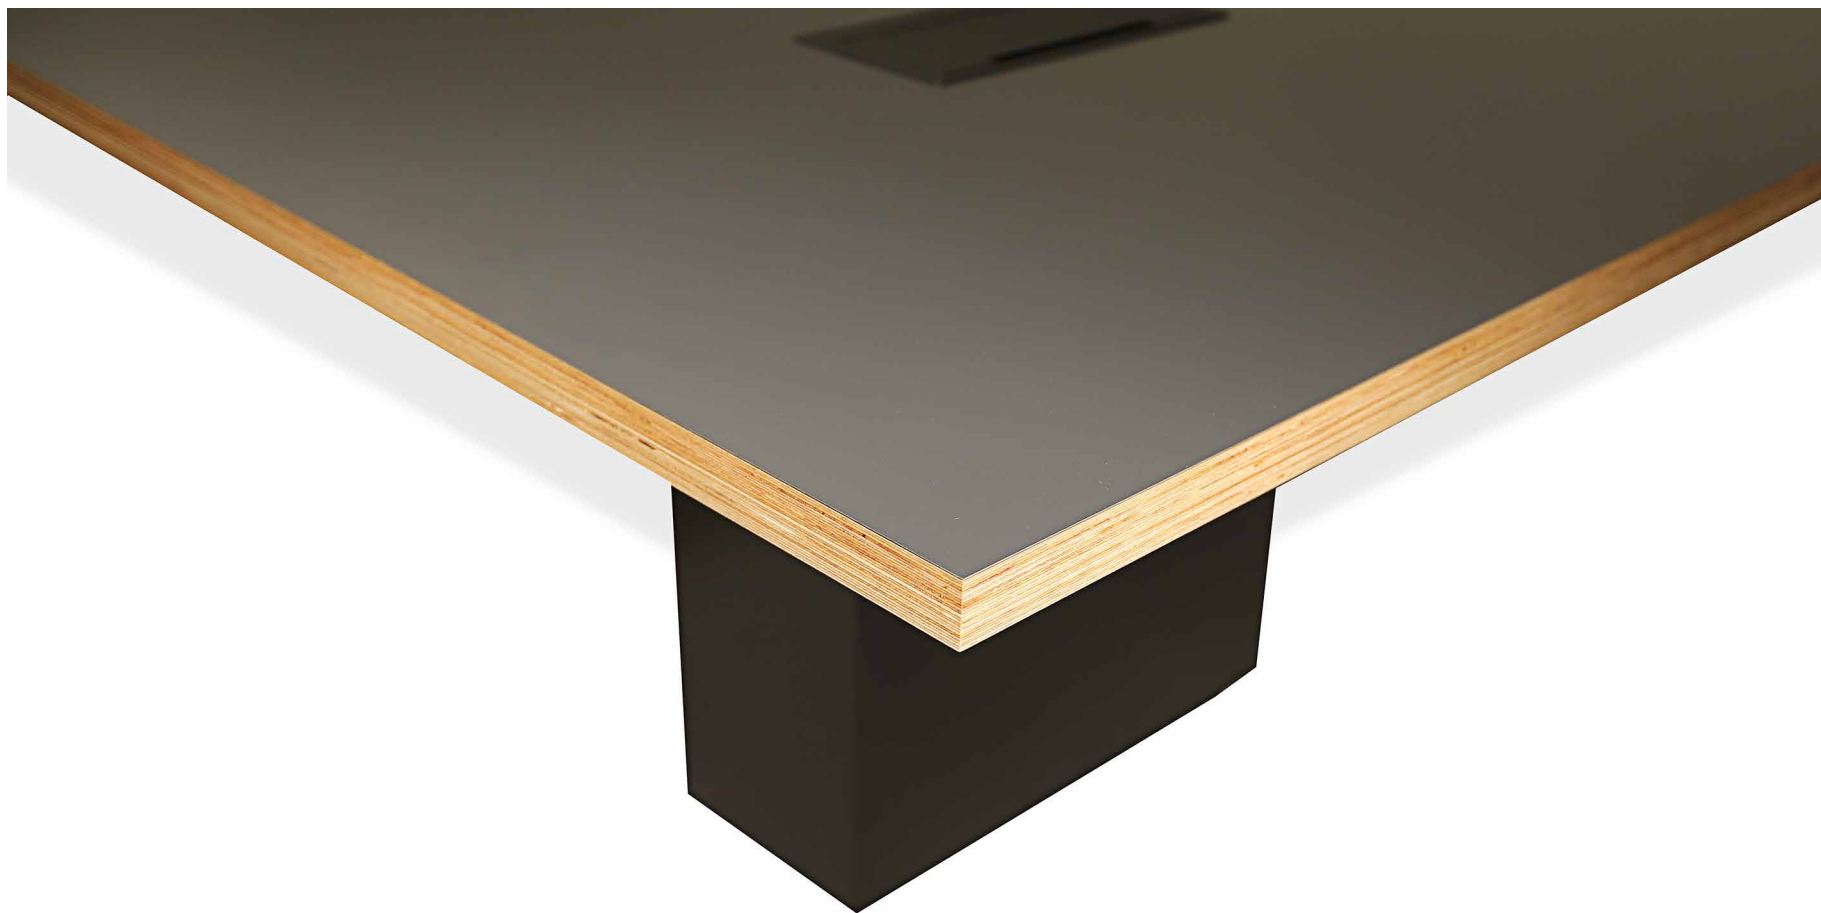

W O O D T E C H

4611 Malat Street Phone 510.534.4930 woodtechgreen.com
Oakland, CA 94602 Fax 510.534.6389 info@woodtechgreen.com

IMAGE # C-178C

This piece can be replicated as is, or customized with different dimensions and materials. Contact your Woodtech representative for more information on fabricating to your unique design direction.