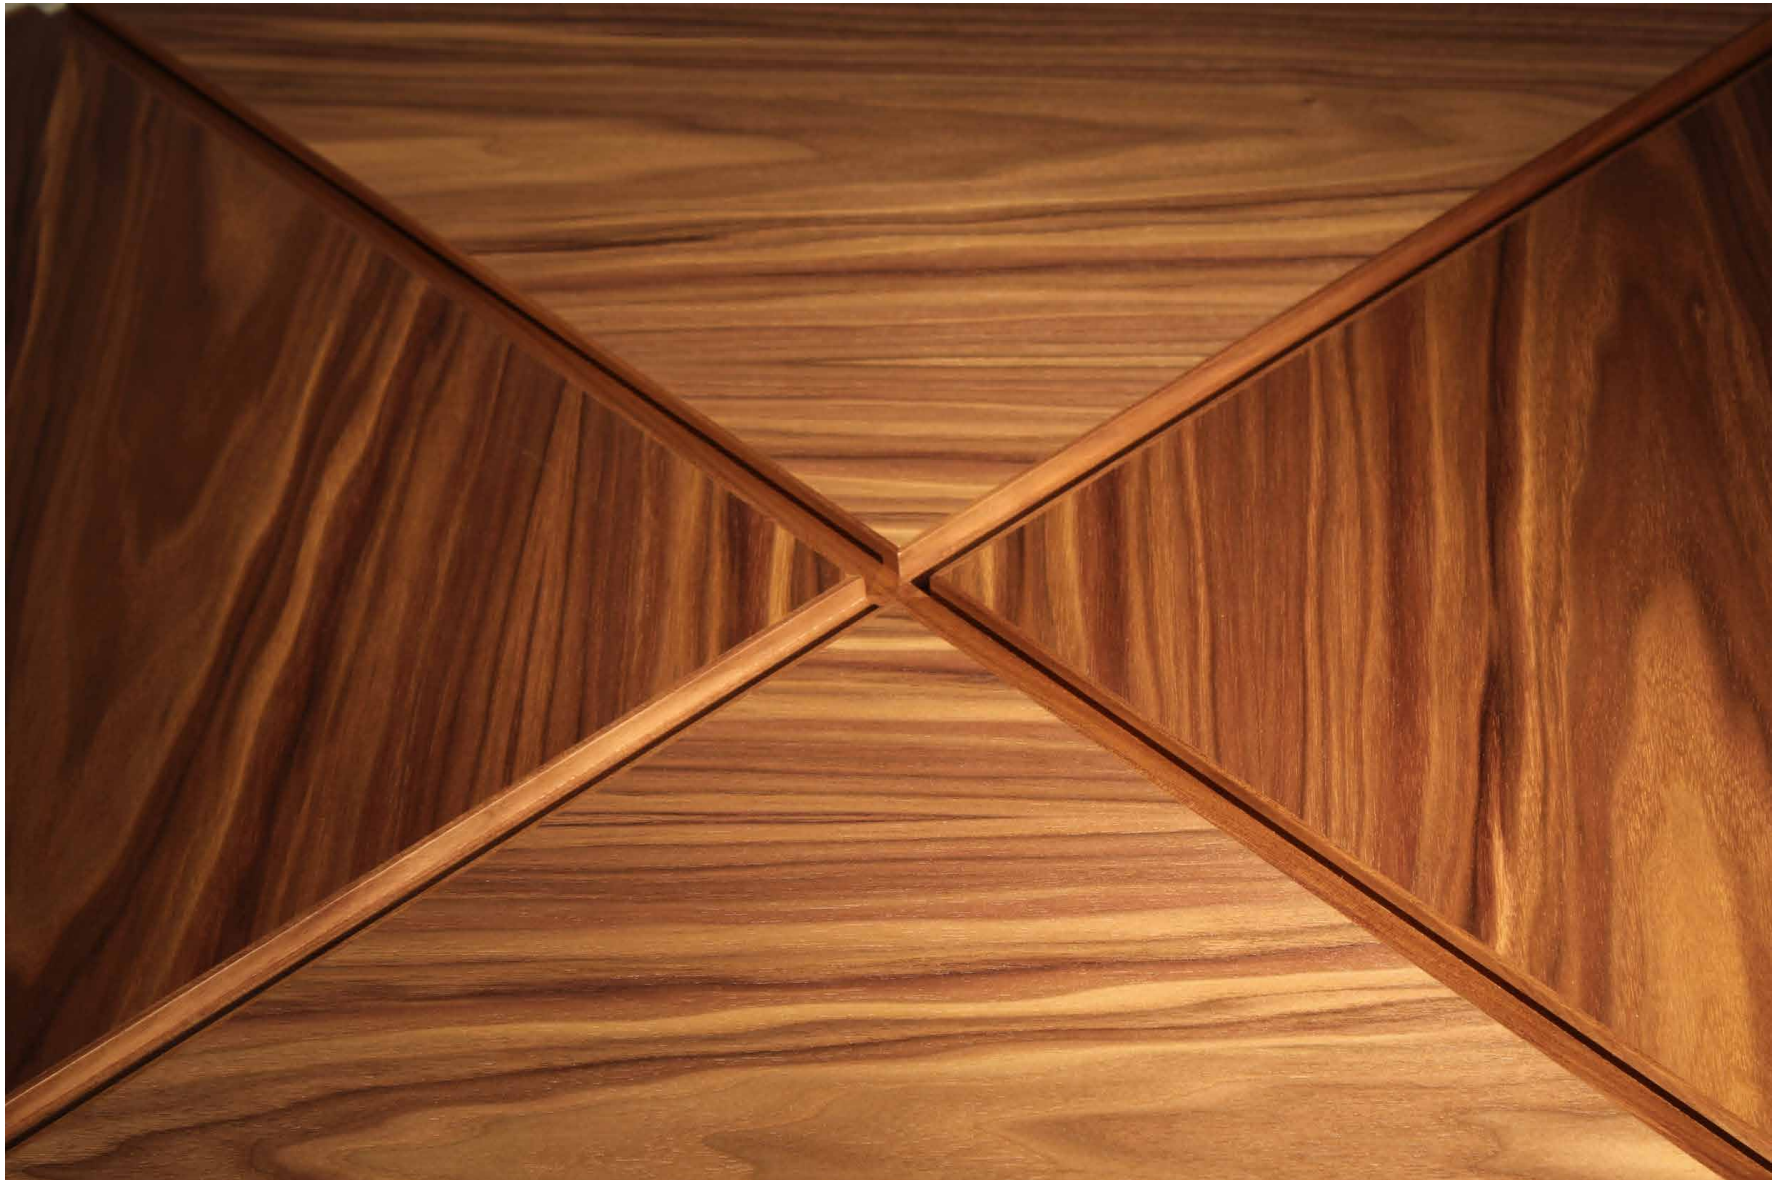

W O O D T E C H

4611 Malat Street Phone 510.534.4930 woodtechonline.com
Oakland, CA 94602 Fax 510.534.6389 info@woodtechonline.com

IMAGE # M - 1 2 8

This piece can be replicated as is, or customized with different dimensions and materials. Contact your Woodtech representative for more information on fabricating to your unique design direction.