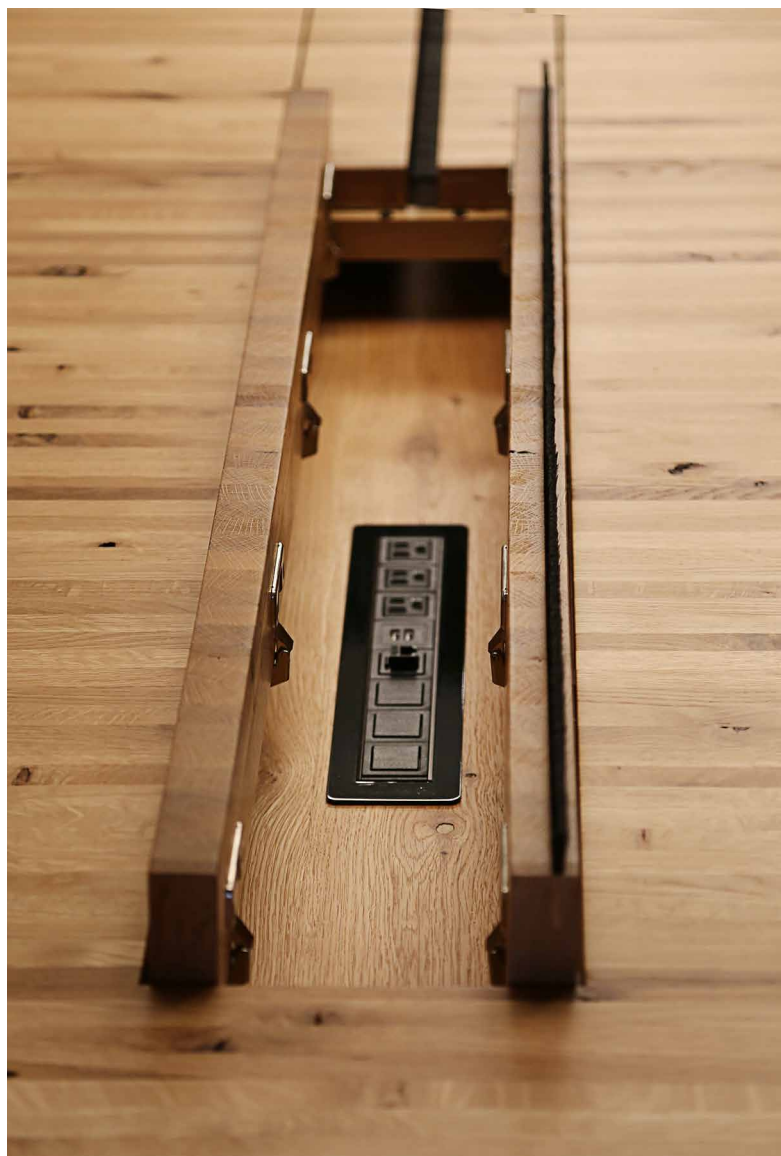

W O O D T E C H

4611 Malat Street Phone 510.534.4930 woodtechgreen.com
Oakland, CA 94602 Fax 510.534.6389 info@woodtechgreen.com

IMAGE # C-195B

This piece can be replicated as is, or customized with different dimensions and materials. Contact your Woodtech representative for more information on fabricating to your unique design direction.