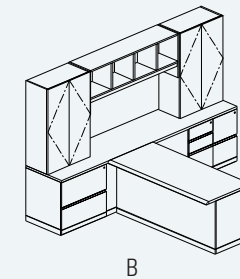

Optional single tower with brushed aluminum hardware.

Optional power/data grommet and articulating keyboard.

R1 Edge Detail

RIVAL CHARACTERISTICS

- 1-1/4" thick top with solid wood bands.
- Top over pedestal construction.
- Flush wood pulls standard.
- Locks standard on all pedestals except hinged door cabinets.
- Edge detail on approach side only.
- Non-handed caseloads.
- No edge detail higher than 29" on product.
- No modesty panels; full modesty panels are optional.

Edge Details

Optional metal frame doors with sand blasted glass.

Optional brushed aluminum pulls.

RIVAL WALL UNIT

Rival wall unit with full modesty panel, metal frame doors, paper manager, and peninsula top with brushed aluminum base.

Edge Details

P-top desk with half-round base and full modesty panel.

Optional half-round wire pull.

RIVAL U-SHAPE UNIT

- Rival U-Shape unit with P-top, CRT combination, full modesty panels.
- Plain sliced cherry veneer.