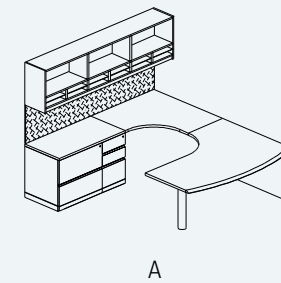

Optional single tower with brushed aluminum hardware.

Optional power/data grommet and articulating keyboard.

R1 Edge Detail

RIVAL CHARACTERISTICS

- 1-1/4" thick top with solid wood bands.
- Top over pedestal construction.
- Flush wood pulls standard.
- Locks standard on all pedestals except hinged door cabinets.
- Edge detail on approach side only.
- Non-handed caseloads.
- No edge detail higher than 29" on product.
- No modesty panels; full modesty panels are optional.

Edge Details

Optional metal frame doors with sand blasted glass.

Optional brushed aluminum pulls.

RIVAL WALL UNIT

Rival wall unit with full modesty panel, metal frame doors, paper manager, and peninsula top with brushed aluminum base.

Edge Details

P-top desk with half-round base and full modesty panel.

Optional half-round wire pull.

RIVAL U-SHAPE UNIT

- Rival U-Shape unit with P-top, CRT combination, full modesty panels.
- Plain sliced cherry veneer.