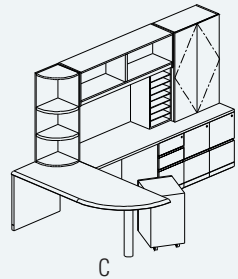

Optional single tower with brushed aluminum hardware.

Optional power/data grommet and articulating keyboard.

R1 Edge Detail

RIVAL CHARACTERISTICS

- 1-1/4" thick top with solid wood bands.
- Top over pedestal construction.
- Flush wood pulls standard.
- Locks standard on all pedestals except hinged door cabinets.
- Edge detail on approach side only.
- Non-handed caseloads.
- No edge detail higher than 29" on product.
- No modesty panels; full modesty panels are optional.

Edge Details

Optional metal frame doors with sand blasted glass.

Optional brushed aluminum pulls.

RIVAL WALL UNIT

Rival wall unit with full modesty panel, metal frame doors, paper manager, and peninsula top with brushed aluminum base.

Edge Details

P-top desk with half-round base and full modesty panel.

Optional half-round wire pull.

RIVAL U-SHAPE UNIT

- Rival U-Shape unit with P-top, CRT combination, full modesty panels.
- Plain sliced cherry veneer.