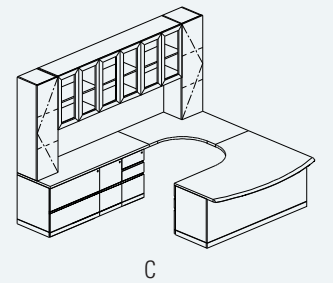

RIVAL U-SHAPE UNIT

- Rival U-Shape unit with P-top, CRT combination, full modesty panels.
- Plain sliced cherry veneer.

Edge Details