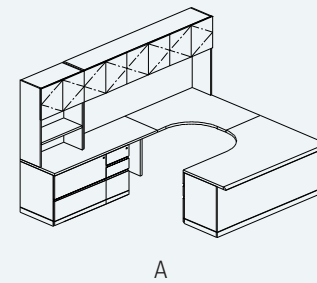

RIVAL U-SHAPE UNIT

- Rival U-Shape unit with P-top, CRT combination, full modesty panels.
- Plain sliced cherry veneer.

Edge Details