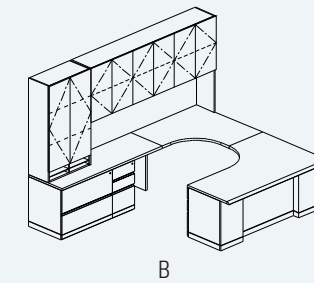

RIVAL U-SHAPE UNIT

- Rival U-Shape unit with P-top, CRT combination, full modesty panels.
- Plain sliced cherry veneer.

Edge Details