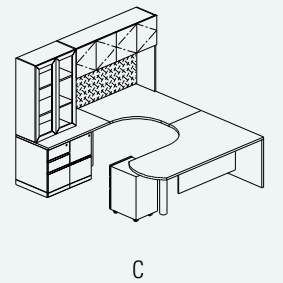

Optional single tower with brushed aluminum hardware.

Optional power/data grommet and articulating keyboard.

R1 Edge Detail

RIVAL CHARACTERISTICS

- 1-1/4" thick top with solid wood bands.
- Top over pedestal construction.
- Flush wood pulls standard.
- Locks standard on all pedestals except hinged door cabinets.
- Edge detail on approach side only.
- Non-handed caseloads.
- No edge detail higher than 29" on product.
- No modesty panels; full modesty panels are optional.

Edge Details

Optional metal frame doors with sand blasted glass.

Optional brushed aluminum pulls.

RIVAL WALL UNIT

Rival wall unit with full modesty panel, metal frame doors, paper manager, and peninsula top with brushed aluminum base.

Edge Details

P-top desk with half-round base and full modesty panel.

Optional half-round wire pull.

RIVAL U-SHAPE UNIT

- Rival U-Shape unit with P-top, CRT combination, full modesty panels.
- Plain sliced cherry veneer.