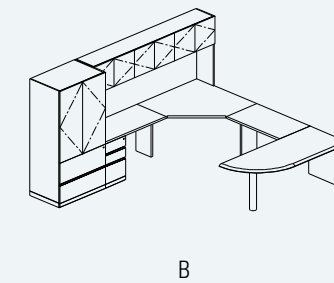

Optional single tower with brushed aluminum hardware.

Optional power/data grommet and articulating keyboard.

R1 Edge Detail

RIVAL CHARACTERISTICS

- 1-1/4" thick top with solid wood bands.
- Top over pedestal construction.
- Flush wood pulls standard.
- Locks standard on all pedestals except hinged door cabinets.
- Edge detail on approach side only.
- Non-handed caseloads.
- No edge detail higher than 29" on product.
- No modesty panels; full modesty panels are optional.

Edge Details

Optional metal frame doors with sand blasted glass.

Optional brushed aluminum pulls.

RIVAL WALL UNIT

Rival wall unit with full modesty panel, metal frame doors, paper manager, and peninsula top with brushed aluminum base.

Edge Details

P-top desk with half-round base and full modesty panel.

Optional half-round wire pull.

RIVAL U-SHAPE UNIT

- Rival U-Shape unit with P-top, CRT combination, full modesty panels.
- Plain sliced cherry veneer.