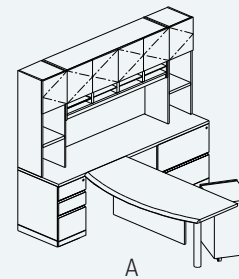

Optional single tower with brushed aluminum hardware.

Optional power/data grommet and articulating keyboard.

R1 Edge Detail

RIVAL CHARACTERISTICS

- 1-1/4" thick top with solid wood bands.
- Top over pedestal construction.
- Flush wood pulls standard.
- Locks standard on all pedestals except hinged door cabinets.
- Edge detail on approach side only.
- Non-handed caseloads.
- No edge detail higher than 29" on product.
- No modesty panels; full modesty panels are optional.

Edge Details

Optional metal frame doors with sand blasted glass.

Optional brushed aluminum pulls.

RIVAL WALL UNIT

Rival wall unit with full modesty panel, metal frame doors, paper manager, and peninsula top with brushed aluminum base.

Edge Details

P-top desk with half-round base and full modesty panel.

Optional half-round wire pull.

RIVAL U-SHAPE UNIT

- Rival U-Shape unit with P-top, CRT combination, full modesty panels.
- Plain sliced cherry veneer.